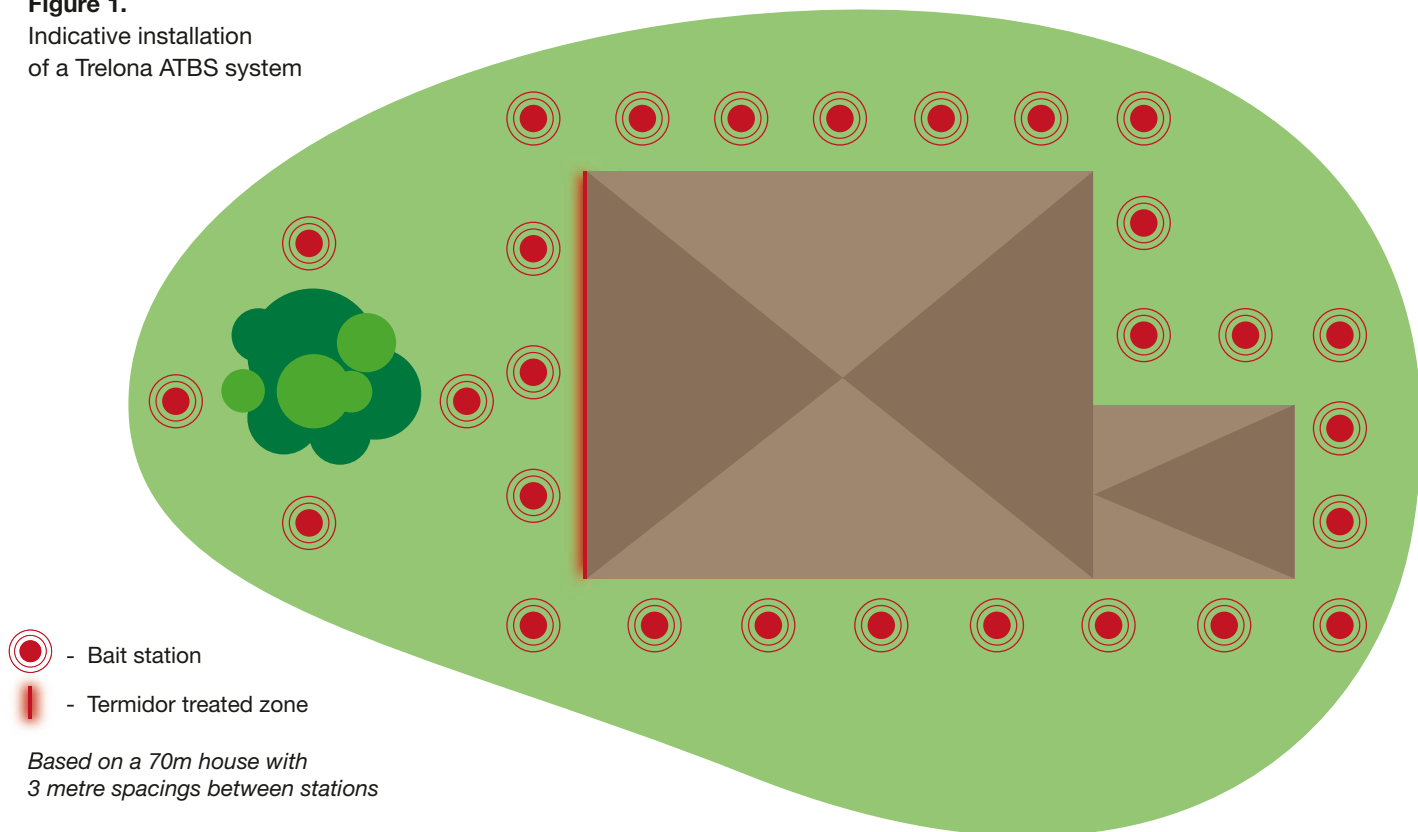

Combined protection - unmatched piece of mind

The unique advantage of Trelona ATBS is that it can be used in combination with Termidor Residual termiticide and insecticide and Termidor HE high-efficiency termiticide.

Termidor has been the most trusted name in termite control since 2002 and has been the benchmark for termiticides in the Australian market. This trusted technology can now be combined with the most advanced baiting system available.

Due to termite risk or construction design, a combined treatment may provide the most adequate and thorough protection for your home (Figure 1). Where required or in instances where additional “piece of mind” is desired, your pest management professional may design a treatment plan combining the power of these two trusted technologies.

Figure 1.
Indicative installation
of a Trelona ATBS system

NEW

Trelona® ATBS

Advance Termite Bait System

**For more information on Trelona ATBS,
visit trelona.com.au or call 1800 558 399**