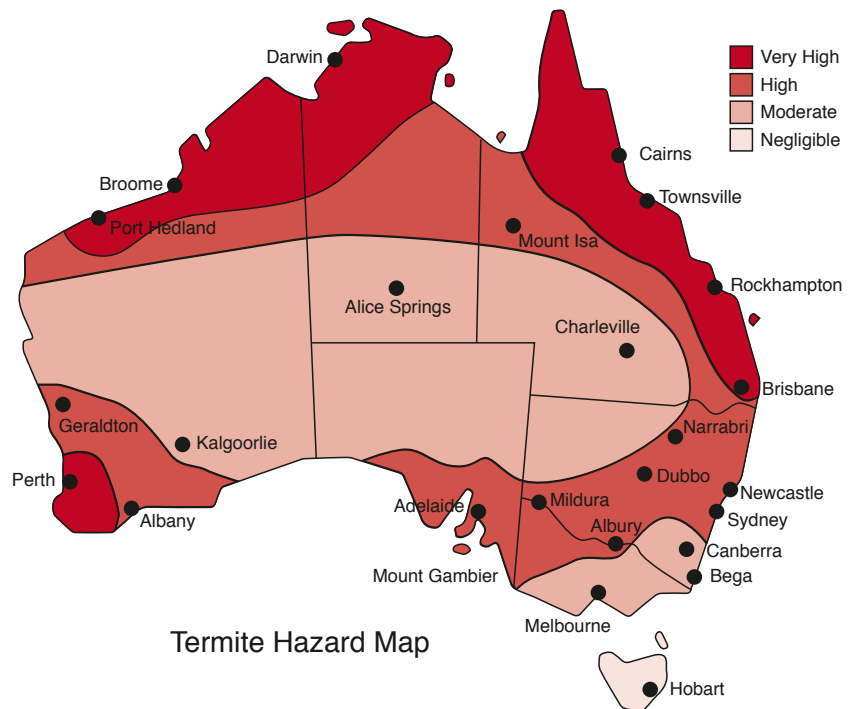

NEW

Trelona® ATBS

Advance Termite Bait System

BASF

We create chemistry

Homeowner Guide

Termite Issues in Australia

Termites are a highly destructive pest and a major cause of economic damage to homes around Australia. One in three homes in Australia has been affected by termite damage. There are hundreds of termite species around Australia, although only a small number of these species are responsible for structural damage to our homes.

Although the coastal belt and northern parts of Australia are generally regarded as the highest-risk areas for subterranean termite infestation, economically significant species, which damage timber, are found throughout mainland Australia. In reality, any structure containing wood is at risk of subterranean termite infestation whether in the city, suburbs or country, unless protective measures are taken.

Conducive conditions around your home

There are many conditions, which may be present around your home, that may be conducive to termite activity. Water and leaks associated with faulty plumbing, broken roof tiles, leaking shower recesses and air conditioning drainage can all contribute to a build-up of moisture in the surrounding soil, creating perfect conditions for termites. Trees, shrubs and gardens adjacent to your home can result in an excess in roots, moisture and other organic matter, allowing termites to establish and gain access undetected into the foundations, expansion joints or other concealed entry points. It is recommended that your home is inspected annually by a pest management professional. This not only identifies any termite activity in the structure, but will also ensure that any conducive conditions are identified so they can be rectified to reduce the risk to your home.